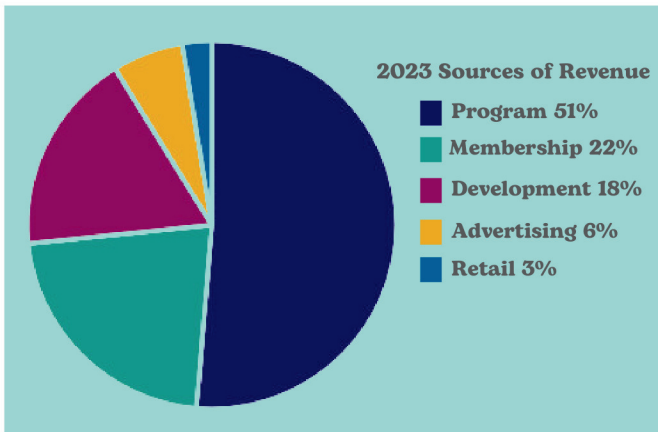

PRESBYTERIAN ASSOCIATION OF MUSICIANS

2023 ANNUAL REPORT

HIGHLIGHTS

- 1,431 Members Served
- 1,469 Conference Attendees
- 512 Total Donors - Including 51 PAM Sustainers
- 132 Scholarships Awarded
- 72 Worship Leaders Joined the First Call Community
- 34 Active Certified Church Musicians

2023 FINANCIAL REPORT

	2023	2022	2021
Program			
Conference Revenues	\$486,986	\$443,291	\$310,410
Conference Expenses	(\$242,653)	(\$263,445)	(\$187,934)
First Call Community Expenses	(\$529)	50	50
Program - 51%	\$243,803	\$179,846	\$122,476
Membership			
Membership Fees	\$118,835	\$116,615	\$103,260
Region Membership Allocation	(\$6,380)	(\$530)	
Membership Expenses	(\$7,672)	(\$17,632)	(\$10,908)
Membership - 22%	\$104,783	\$98,453	\$92,352
Development			
Annual Fund	\$77,792	\$57,120	\$46,690
Operating Grants	\$10,000	\$32,591	\$11,000
In-Kind	\$1,082	\$4,721	\$3,448
Development Expenses	(\$4,155)	(\$1,393)	
Development - 18%	\$84,719	\$93,039	\$61,138
Advertising			
Sponsorships/Advertising Expenses	\$42,505	\$39,790	\$30,650
	(\$12,974)	(\$10,187)	(\$11,512)
Advertising - 6%	\$29,531	\$29,603	\$19,138
Retail			
Revenues	\$13,386	\$16,882	\$13,054
Expenses	(\$1,219)	(\$1,450)	(\$1,471)
Retail - 3%	\$12,167	\$15,432	\$11,583
Other Expenses			
Employee Health & Welfare	(\$209,336)	(\$171,311)	(\$178,404)
Director's Office & Executive Board	(\$49,933)	(\$38,848)	(\$8,368)
Shared Services	(\$104,678)	(\$96,444)	(\$79,061)
Region Start-Up Expenses	(\$1,500)	(\$3,500)	(\$1,000)
National Office	(\$22,292)	(\$21,998)	(\$15,848)
NET	(\$387,739)	(\$332,101)	(\$282,681)
Net Surplus	\$87,265	\$84,272	\$24,007