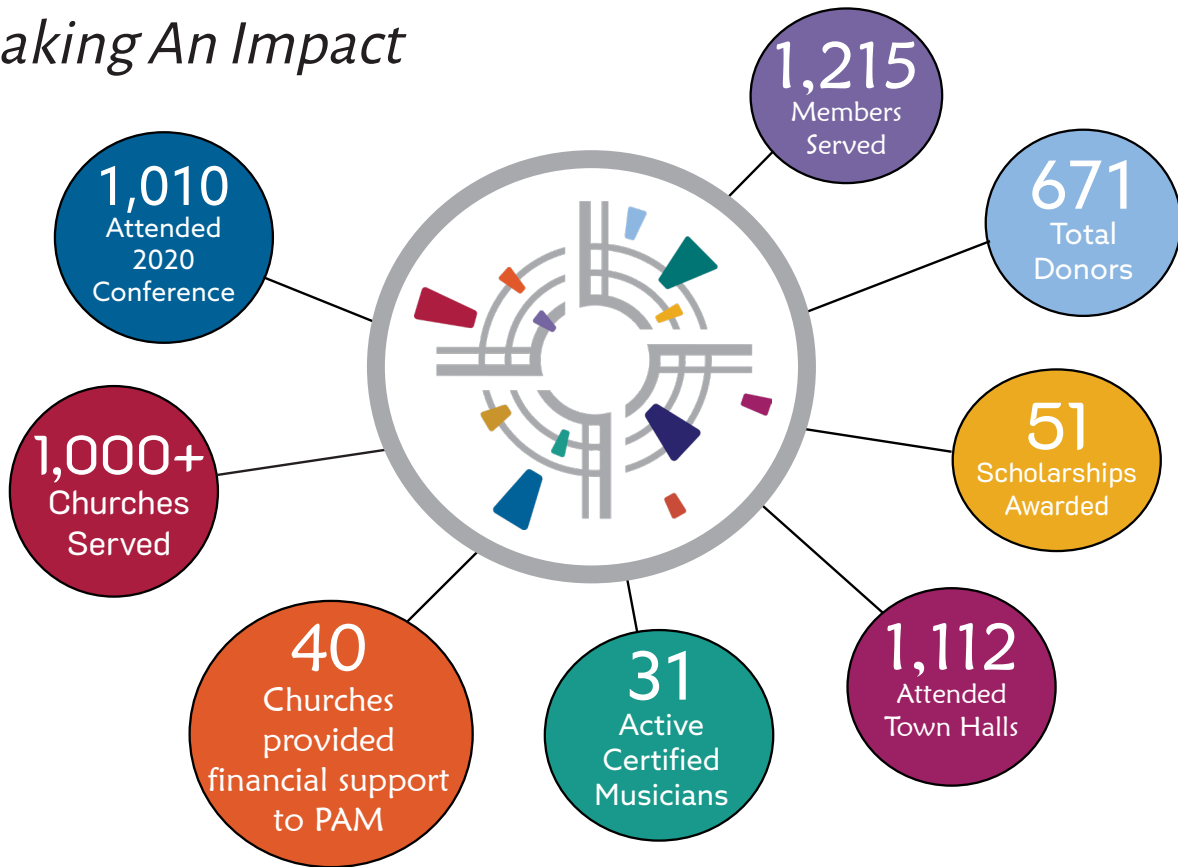

## Making An Impact

## Growing Our Impact

7  
Church-related &  
Congregational  
grants totaling:  
\$45,250

**140% increase**  
in total gifts received  
offset a  
**37% decrease**  
in program revenues

82,708  
IMPRESSIONS ON SOCIAL MEDIA  
22,169  
VISITORS TO THE PAM WEBSITE

First, we hosted our first-ever online Worship & Music conference. Over 1,000 people participated from over 39 states and 3 countries! Over 51% more people from the Northeast Region and 104% from the West Region were able to participate in the conference. Our goal was to provide a tool with which to help you and your churches lead worship over the next 12 months. Based on your feedback, we believe we accomplished our goal.