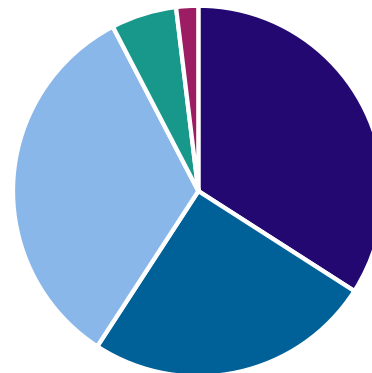

All the above accomplishments must be credited to our community. That community includes our staff, an active Board, Advisory Council, joyful volunteers, and you, the supporters of PAM whose contributions are felt throughout everything we do.

With joy & gratitude,

Kelly Abraham
Executive Director

Program	2020	2019
Conference Revenues	$185,821	$450,117
Conference Expenses	($75,023)	($275,485)
Program - 34% NET	$110,798	$174,632
Membership		
Membership Fees	$100,550	$57,653
Membership Expenses	($18,895)	($21,106)
Membership - 25% NET	$81,655	$36,547
Development		
Annual Fund	$96,309	$38,420
Operating Grants	$9,000	$6,000
In-Kind	$2,598	$580
Development - 33% NET	$107,908	$45,000
Advertising		
Sponsorships/Advertising	$31,238	$33,747
Expenses	($12,664)	($8,795)
Advertising - 6% NET	$18,574	$24,953
Retail		
Revenues	$6,505	$11,714
Expenses	($246)	($1,758)
Retail - 2% NET	$6,259	$9,956
Other Revenues		
Anthem Competition	$0	$1,725
Other - 1% NET	$0	$1,725
Other Expenses		
Employee Health & Welfare	($173,585)	($160,733)
Dir's Office & Exec Board	($22,077)	($26,257)
Shared Services	($66,593)	($70,156)
National Office	($19,371)	($16,152)
Other Expenses NET	($281,627)	($273,297)
NET Surplus	$43,567	$19,515

Financial Report - Operating Fund

2020 Sources of Revenue

■ Program - 34%   ■ Membership - 25%   ■ Development - 33%
■ Advertising - 6%   ■ Retail - 2%

PAM believes:
formative and collaborative experiences
with God and neighbor
nurture relationships and
create community.

Adopted January, 2020